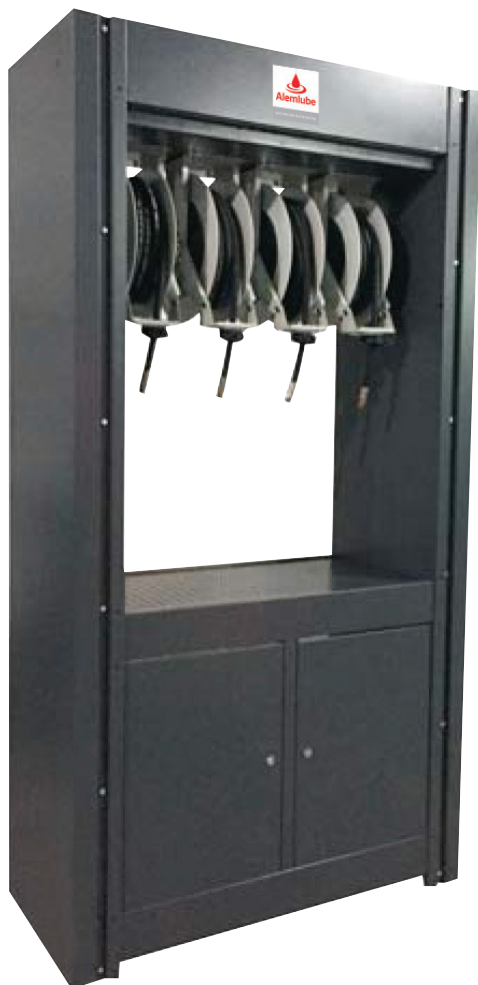

PRODUCT INFORMATION

January 2017 Update

29304 / 29306

Alemlube Hose Reel Gantry & Storage Cabinets

The Alemlube hose reel gantry & storage cabinet range consists of six models, part number 29304 can hold four hose reels, part number 29306 accommodates six hose reels. Complete gantry/storage cabinets inclusive of hose reels are: 29304C-506 (four reels), 29304C-504 (four reels), 29306C-506 (six reels) and 29306C-504 (four reels).

The 29304 and 29306 hose reel gantry & storage cabinets only (without hose reels) have been specifically designed to provide an efficient means of housing hose reels to dispense oil & other servicing fluids and storage facilities all in the one well-designed and space saving unit.

Ideally suited to positioning close to service bays, the gantry & storage cabinets can be connected to oil distribution systems and can operate as independent supply outlets.

Manufacturing is of the highest quality and a durable powdercoat paint finish protects each hose reel gantry & storage cabinet and helps to maintain a clean and professional appearance in your workshop.

PRODUCT SPECIFICATIONS, FEATURES AND BENEFITS

Efficient mounting of 4 to 6 hose reels

Conveniently & professionally stores tools and general equipment

Ideal to install close to service bays

Minimal floorspace required